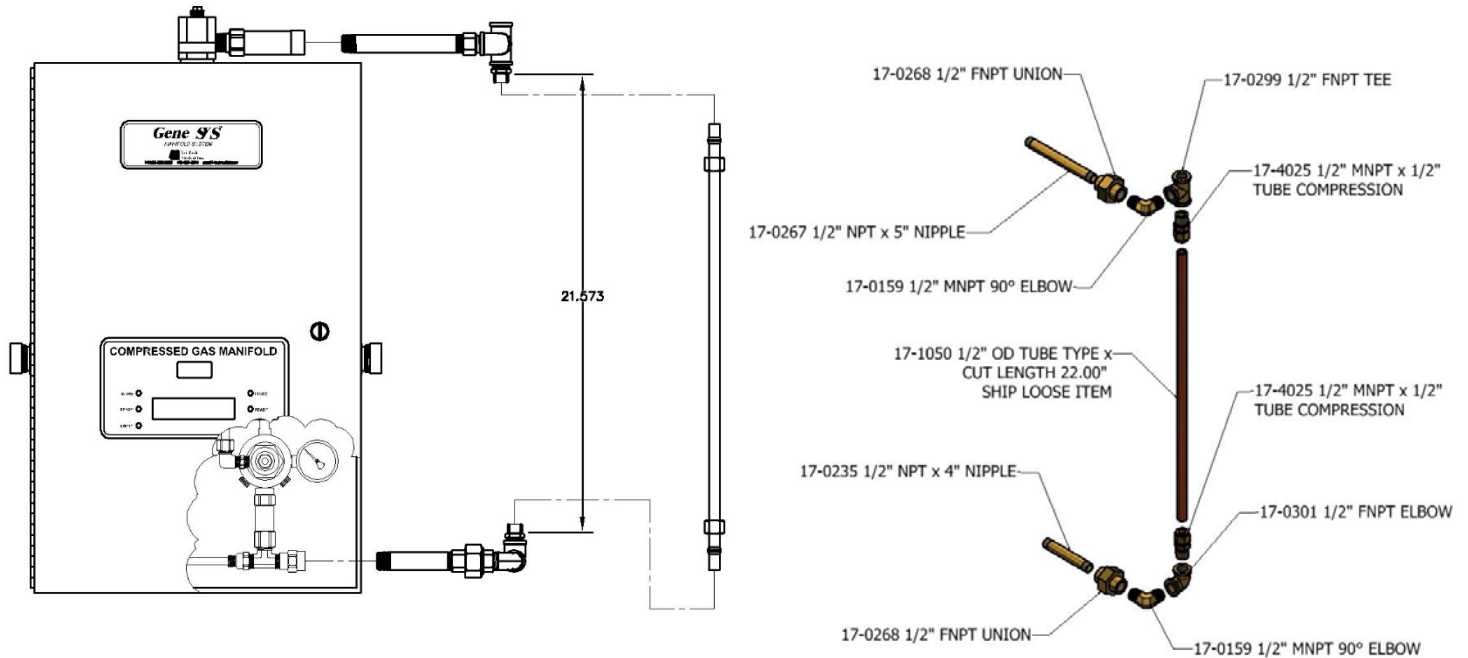

Submittal Data Sheet

Vent kit for Tri-Tech Medical model CC & NPC manifolds.

Specifications:

- Provides single vent plumbing connection point
- Saves installation time
- Meets NFPA 99
- Union fittings allow removal / replacement of manifold components
- Brass fittings

How to Order

Part #	Description
88-1075	<i>Vent kit for CC & NPC series manifolds</i>