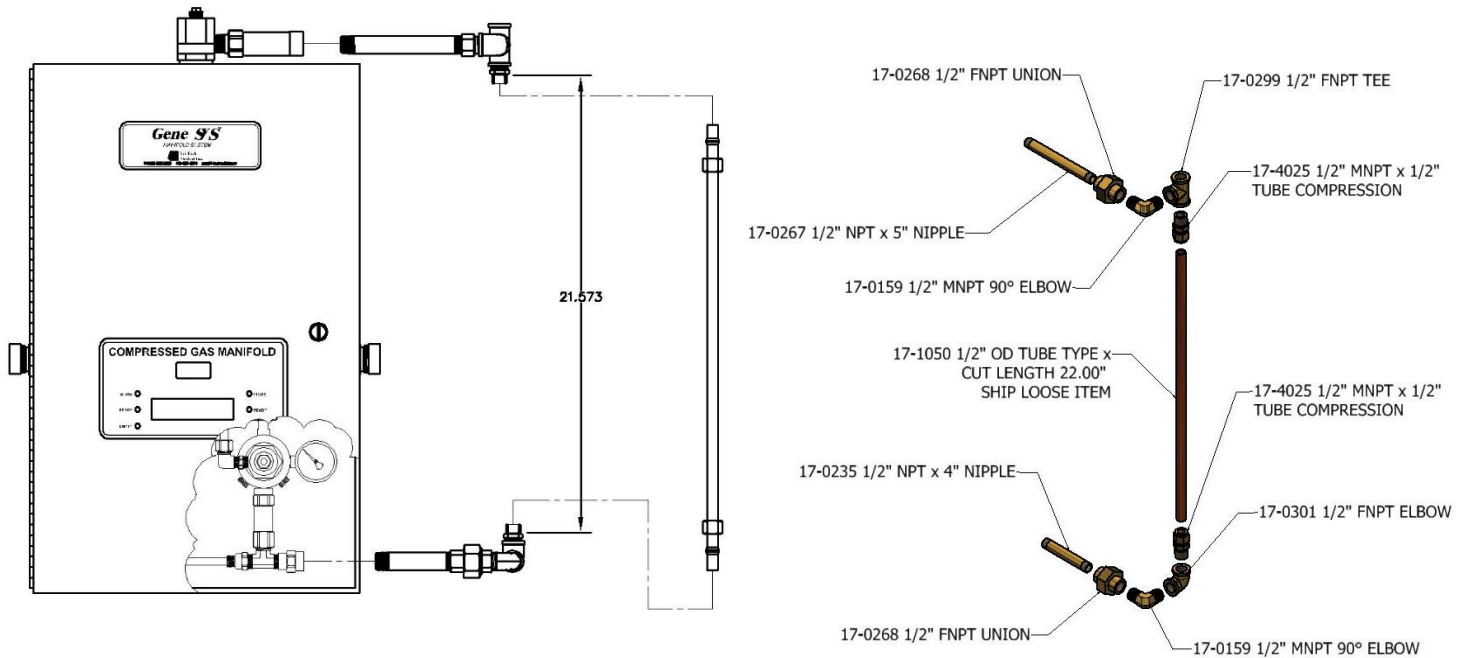

**Submittal Data Sheet**

Vent kit for Tri-Tech Medical model CC & NPC manifolds.

**Specifications:**

- Provides single vent plumbing connection point
- Saves installation time
- Meets NFPA 99
- Union fittings allow removal / replacement of manifold components
- Brass fittings

**How to Order**

Part #	Description
<b>88-1075</b>	<i>Vent kit for CC &amp; NPC series manifolds</i>